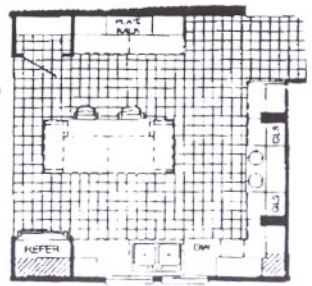

OPTIONAL CLASSIC BATH

OPTIONAL CLASSIC KITCHEN

MODEL: 09-A6504L
4-BEDROOM / 3-BATH
32x80 - Approx. 2208 Sq. Ft.

Date: 11/19/08
 * All room dimensions include closets and square footage figures are approximate